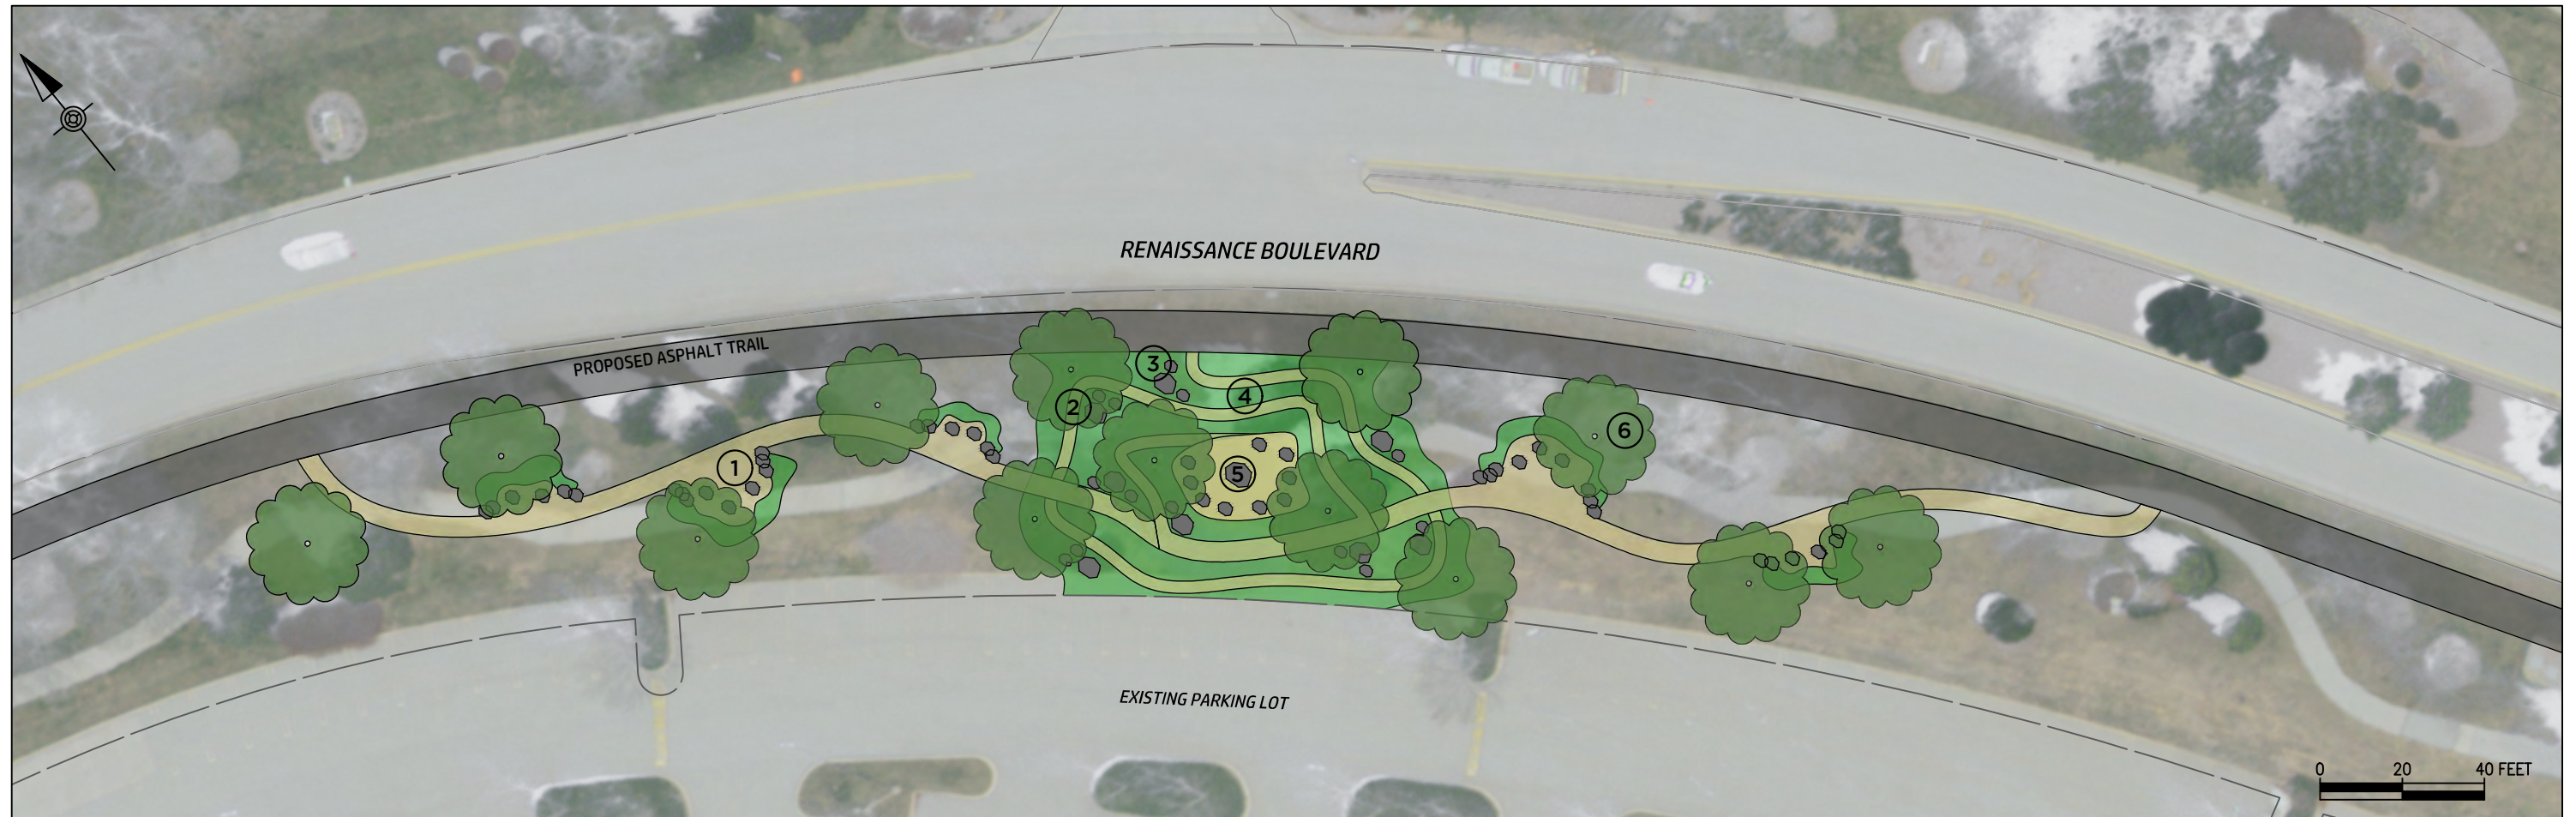

APPALACHIAN UPLANDS

DISTRICT	COUNTY	ROUTE	SECTION	SHEET	
6-0	MONTGOMERY	0000	RENN	2 OF 3	
UPPER MERION TOWNSHIP					
REVISION NUMBER	REVISIONS			BY	DATE

① BOULDER SEATING